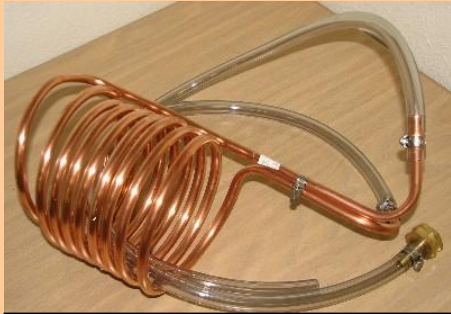

Home Brew Party Gift Ideas for the Experienced Brewer

The number one upgrade for the experienced brewer! Allows you to make better beer in less time by chilling your wort.

$69.99 plus tax