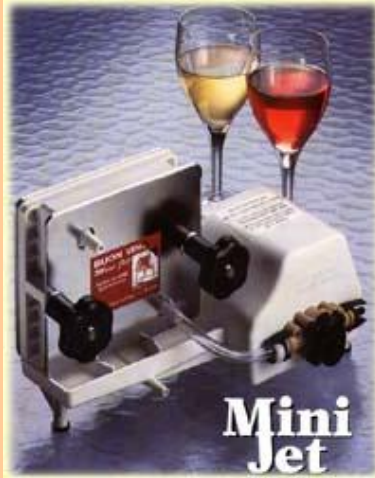

Home Brew Party Gift Ideas for the Wine Lover

Vacu Vin Wine Saver

\$13.99

plus tax

Vacu Vin replacement stoppers

\$7.49

plus tax

Protugese floor corker. The spring loaded base automaticall adjust to bottle height and locks in place when the lever is pulled. What could be easier?

45 bottles **\$29.99**

90 bottles **\$42.99**

plus tax

Carboy Cleaner. Cleaning gear has never been easier or faster. Attach to a drill and let this tool do the work for you.

\$34.99 plus tax

Tasting Journal with flavor wheel, color meter, and fields to note the vintage and varietal of the wine. This makes it easy to keep track of favorite brands or recipes.

\$4.99

plus tax

Home Brew Party Gift Ideas for the Wine Lover

Mini-Jet Wine Filter. Take your wine making to a new level. Three different filters are available, and the fine filter will even eliminate yeast cells!

Provides a chamber for wine to swirl and aerate, the Soiree enlivens wine and allows it to achieve its fullest taste and bouquet by adding the essential ingredient that every wine needs

oxygen. **\$24.99**
plus tax